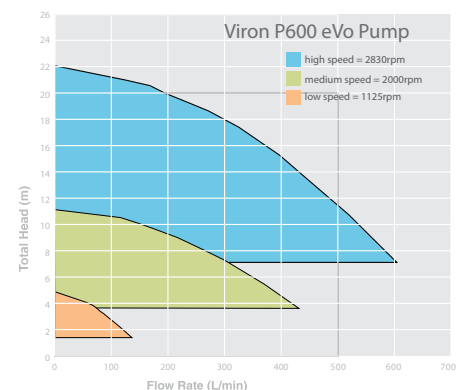

Viron P600 eVo

The flagship AstralPool pump incorporates an inbuilt time clock and 4 timer periods for each day. A different speed can be saved to each timer period allowing the ultimate in flexibility. Special applications such as in floor cleaning or programming water features are enabled using the timeclock and speed selection for different times of day.

The Viron P600 eVo is capable of the most demanding applications with high flow and high pressure all the while delivering the utmost in energy efficiency.

In addition the P600 eVo incorporates electronic power factor correction which provides even further reductions in power consumption, even on maximum speed.