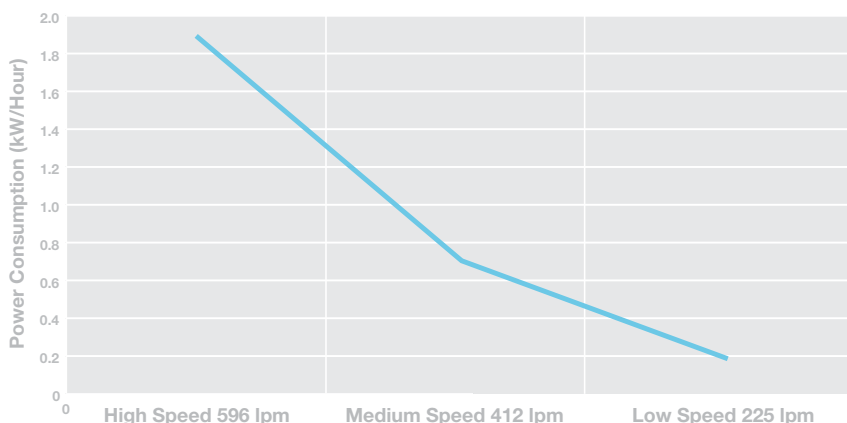

the most flexible and easy to use variable speed pumps on the market.

Suction cleaners, pressure cleaners, waterfalls, spa jets and infloor cleaning systems are all easy to cater for with Viron eVo Pumps' flexibility and programmability.

Energy Savings

Increasing or decreasing the speed of a pump simply changes the flow rate by the same rate. However, the actual energy used to change the speed and flow varies dramatically. Halve the speed of your pump and the flow rate will also halve but, the energy consumed drops by more than 85%.

Environmentally Friendly

The Viron eVo range takes new steps forward in environmentally friendly pumps. In fact, a conventional single speed pump uses more energy, and is the cause of more CO₂ emissions than almost any other household appliance. Viron eVo pumps reduce energy consumption by up to 90% and effectively reduce greenhouse emissions by up to 90% (when power supplied from coal fired power plants).

But, manufacturing a pump also contributes to greenhouse emissions. The larger the motor, the more raw materials go into it, and the more greenhouse emissions are used to produce the motor. AstralPool produce the right size motor for your individual application, reducing our carbon footprint in the manufacturing process.

P600 eVo Power Consumption at Factory Set Speeds

Start Banking your savings today

Existing Pump	Annual Cost	Viron Replacement	Annual Operating Cost*	Annual Saving	Saving Over 7 Years	Annual Reduction in CO₂ Emissions (CO₂ at 1.1kg/kW hr)
2.0hp	$1,165.00	Viron P600 eVo	$85.00	$1,080.00	$7,560.00	5,952
1.5hp	$890.00	Viron P300 eVo	$92.00	$798.00	$5,586.00	4,346
1.0hp	$645.00	Viron P280 eVo	$89.00	$556.00	$3,892.00	2,740