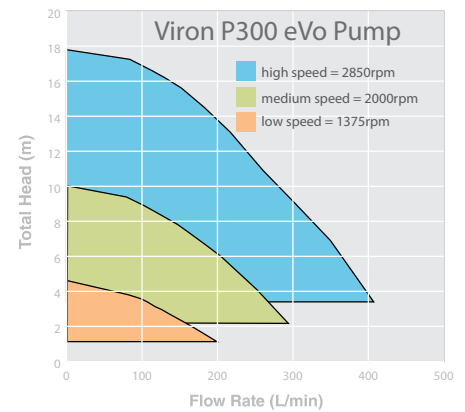

Viron P300 eVo

Is the ideal pump for a new or existing pool that encounters a leafy or heavy debris load. The huge hair and lint basket reduces the frequency of emptying and the amount of maintenance you need to attend to. Like the Viron P280 eVo, all speeds are adjustable and easily accommodate most pools.