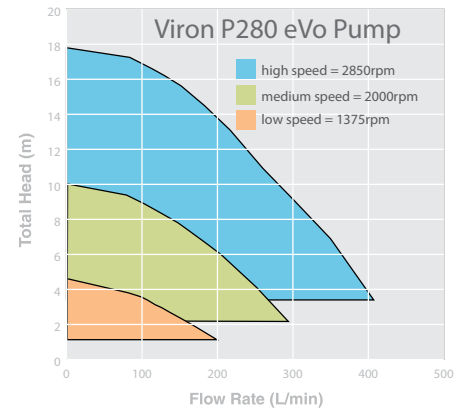

* Annual Operating Cost based on operating pumps at factory preset low speed for 8 hours a day, each day of the year. Actual operating costs may vary according to time spent on higher speeds and the actual speed required to effectively circulate water throughout pool, filtration and plumbing system.

Viron P280 eVo

Is the ideal replacement for an existing 1.0hp or 1.5hp single speed pump. It is simply connected to your existing timeclock or chlorinator and your professional pool shop will adjust the three speeds to ensure you achieve the highest possible energy savings while maintaining crystal clear water. Each speed (high, medium, low) is easily adjustable to suit your individual equipment and pool's needs, whether it be cleaner operation, spa jets or water feature. High speed is generally set to enable cleaning of your sand filter and vacuuming your pool, while low speed is set to circulate your pool water gently – saving the greatest amount of energy.

Viron P300 eVo

Is the ideal pump for a new or existing pool that encounters a leafy or heavy debris load. The huge hair and lint basket reduces the frequency of emptying and the amount of maintenance you need to attend to. Like the Viron P280 eVo, all speeds are adjustable and easily accommodate most pools.

Viron P600 eVo

The flagship AstralPool pump incorporates an inbuilt time clock and 4 timer periods for each day. A different speed can be saved to each timer period allowing the ultimate in flexibility. Special applications such as in floor cleaning or programming water features are enabled using the timeclock and speed selection for different times of day.

The Viron P600 eVo is capable of the most demanding applications with high flow and high pressure all the while delivering the utmost in energy efficiency.